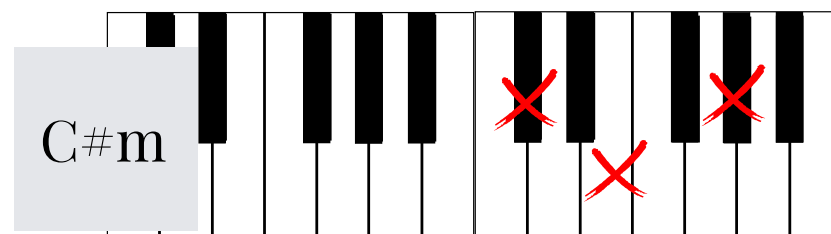

B C#m
Always rooting for the anti-hero