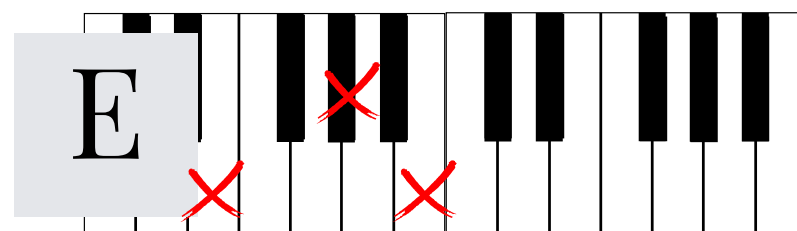

Hi teachers & musicians!

It's been awhile but I finally made another chord chart for you!

Taylor Swift charts are always popular with my students. I've taken the first verse and the chorus of "Anti-Hero" and given you an easy 4-chord chart that's already gone viral on TikTok. Enjoy!

A E B
When my depression works the graveyard shift

C#m A E B C#m
All of the people I've ghosted stand there in the room

A E B C#m
It's me, hi, I'm the problem it's me

A E B C#m
At tea time, everybody agrees